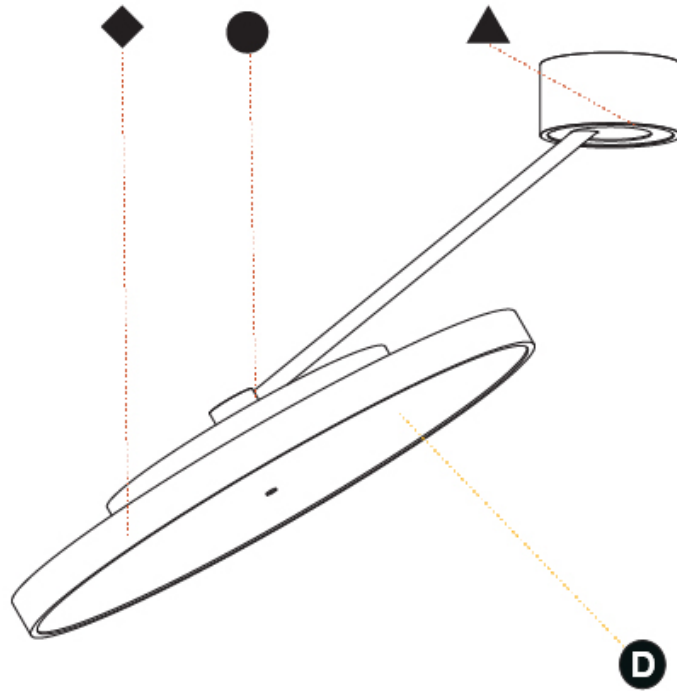

SIGN DIVA DANCER KORONA SUSPENSION

A300047-

PROJECT

TYPE

SPECIFIER

QUANTITY

DATE