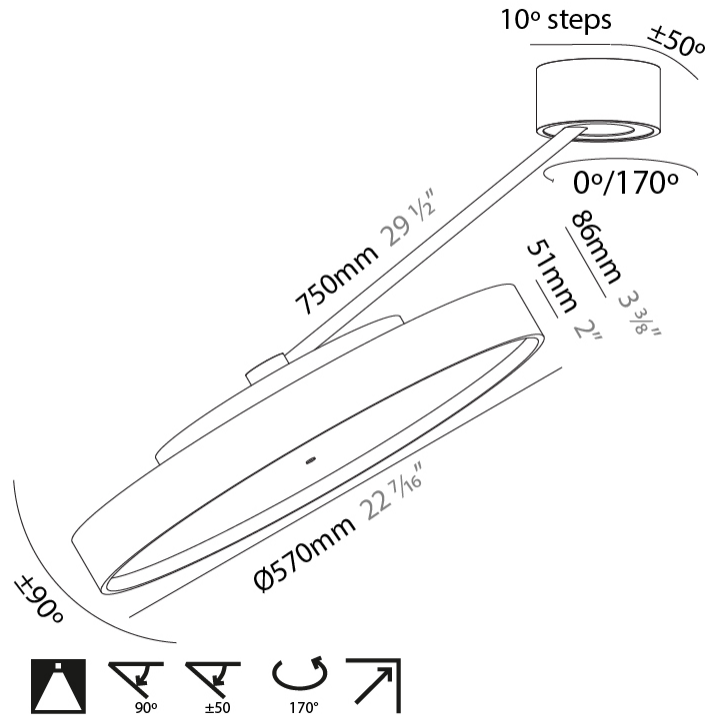

GENERAL

Series: Sign Diva Dancer
Subseries: Sign Diva Dancer Korona
Brand: Prolicht
Division: Architectural
Mounting Type: Suspension
Mounting Location: Ceiling
Subcategory: Pendant

PHYSICAL

Shape: Round
Diameter (mm): 570
Diameter (in): 22 7/16
Height (mm): 870
Depth (mm): 86
Height (in): 34 1/4
Depth (in): 3 3/8
Light Distribution: Adjustable / Direct
Weight (kg): 5
Weight (lbs): 11.023

Diffuser: PMMA - Opal / Micro-Prism / Sparkling Secret / Vintage Industrial

Fixture Finish: SSR / BKV / CWI / CRY / HAB / UFT / ITA / RUA / FTG / MYG / LOD / PUS / FRO / FUP / KIA / POP / BLS / SPG / MEY / GOH / GUM / CHC / COM / ABZ / JAG / OBR / MOS / ROR

Fixture Material: Extruded Aluminum / Steel

ELECTRICAL

Lamp Type: LED (Zhaga Standard)
Input Wattage (W): 52.8
Total Output Wattage (W): 47.52
Dimming: Tri-Mode (Non-Dimming and Phase Dimming (120Vac only) and 0-10V Dimming)
Driver Included: Yes
Driver Location: Integrated
Driver Type: Constant Current - Universal
Driver Class: Class 2
Input Voltage (V): 120 - 277
Constant Current (MA): 350

LED

Color Temperature (*K): 2700 / 3000 / 3500 / 4000
Max. Delivered Lumen (lm): 5060 / 6320 / 6448 / 6580
CRI: >90 CRI
Lamp Life (hrs): 50000

OPTICAL

Adjustability: Rotational Canopy 170°; Tilting Canopy ±50°; Tilting Head ±90°

RATINGS AND CERTIFICATIONS

Certified By: Certified for North American Standards
IP rating: IP20