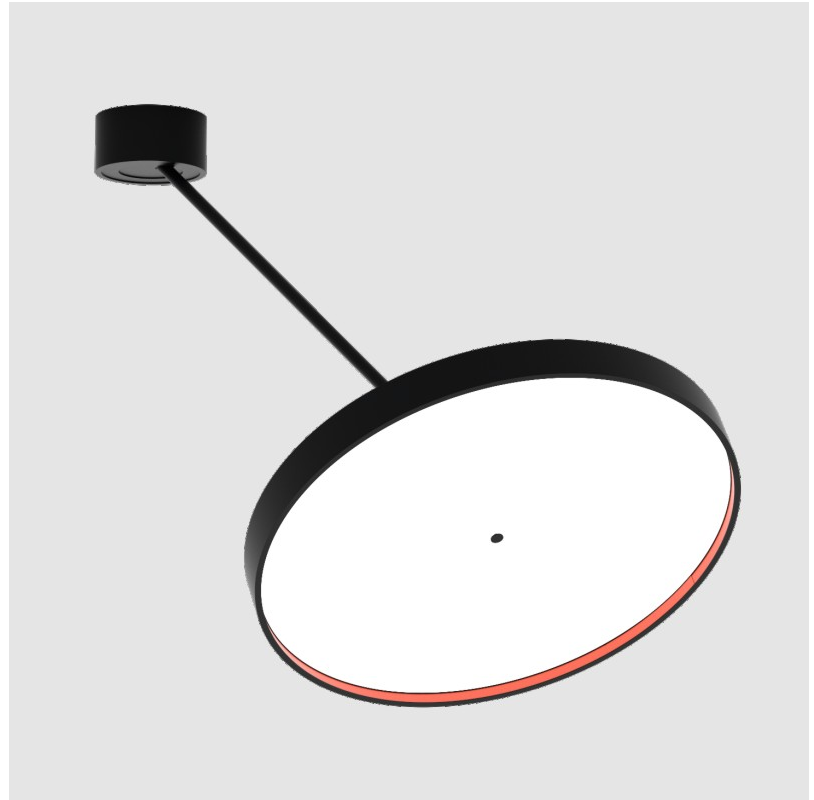

GENERAL

Series: Sign Diva Dancer
Subseries: Sign Diva Dancer Korona
Brand: Prolicht
Division: Architectural
Mounting Type: Suspension
Mounting Location: Ceiling
Subcategory: Pendant

PHYSICAL

Shape: Round
Diameter (mm): 570
Diameter (in): 22 7/16
Height (mm): 870
Depth (mm): 86
Height (in): 34 1/4
Depth (in): 3 3/8
Light Distribution: Adjustable / Direct
Weight (kg): 5
Weight (lbs): 11.023

Diffuser: PMMA - Opal / Micro-Prism / Sparkling Secret / Vintage Industrial

Fixture Finish: SSR / BKV / CWI / CRY / HAB / UFT / ITA / RUA / FTG / MYG / LOD / PUS / FRO / FUP / KIA / POP / BLS / SPG / MEY / GOH / GUM / CHC / COM / ABZ / JAG / OBR / MOS / ROR

Fixture Material: Extruded Aluminum / Steel

ELECTRICAL

Lamp Type: LED (Zhaga Standard)
Input Wattage (W): 52.8
Total Output Wattage (W): 47.52
Dimming: Tri-Mode (Non-Dimming and Phase Dimming (120Vac only) and 0-10V Dimming)
Driver Included: Yes
Driver Location: Integrated
Driver Type: Constant Current - Universal
Driver Class: Class 2
Input Voltage (V): 120 - 277
Constant Current (MA): 350

LED

Color Temperature (*K): 2700 / 3000 / 3500 / 4000
Max. Delivered Lumen (lm): 5060 / 6320 / 6448 / 6580
CRI: >90 CRI
Lamp Life (hrs): 50000

OPTICAL

Adjustability: Rotational Canopy 170°; Tilting Canopy ±50°; Tilting Head ±90°

RATINGS AND CERTIFICATIONS

Certified By: Certified for North American Standards
IP rating: IP20